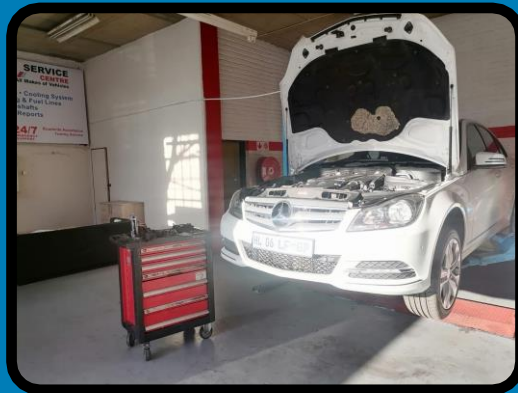

OUR VISION

Roadside Assistance

Towing Service
vaila

24/7
EMERGENCY
SUPPORT

To be a leading workshop that will provides professional services to its customers and expand to reach all corners of South Africa and abroad.